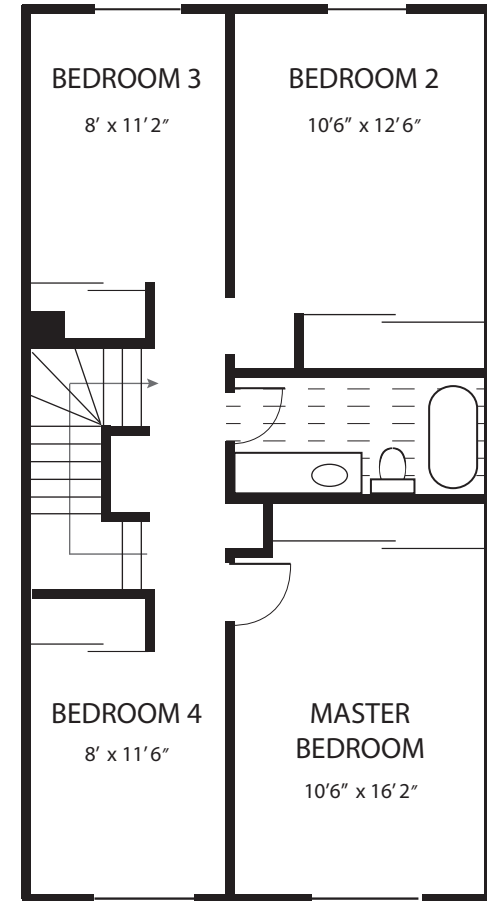

TECUMSEH

CO-OPERATIVE HOMES INC.

4 BEDROOM UNIT
Total Area: 1270 Sq. Ft.

BASEMENT*

GROUND FLOOR*

SECOND FLOOR*

*Dimensions are approximate