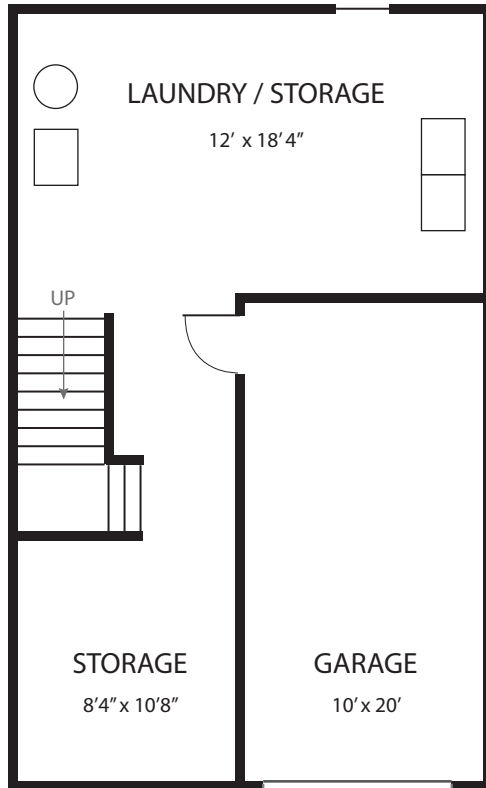

TECUMSEH

CO-OPERATIVE HOMES INC.

4 BEDROOM UNIT
Total Area: 1270 Sq. Ft.

BASEMENT*

GROUND FLOOR*

SECOND FLOOR*

*Dimensions are approximate