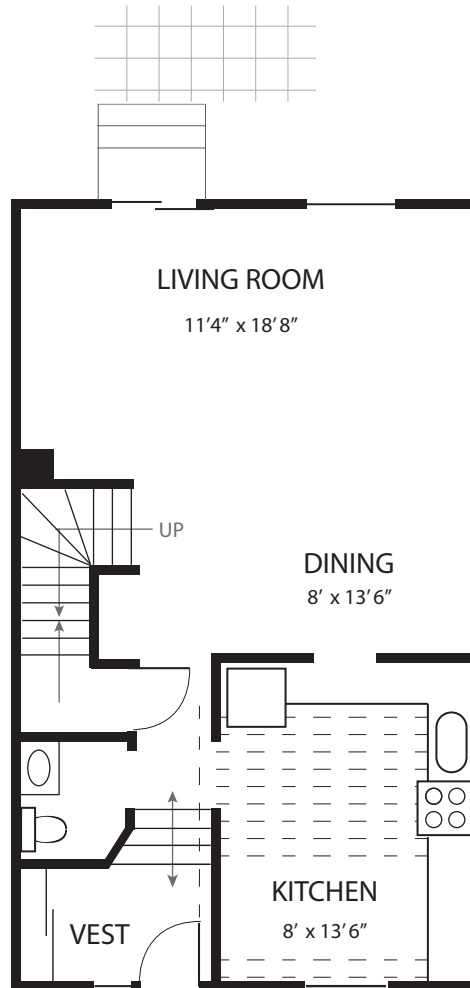

TECUMSEH

CO-OPERATIVE HOMES INC.

4 BEDROOM UNIT
Total Area: 1270 Sq. Ft.

BASEMENT*

GROUND FLOOR*

SECOND FLOOR*

*Dimensions are approximate