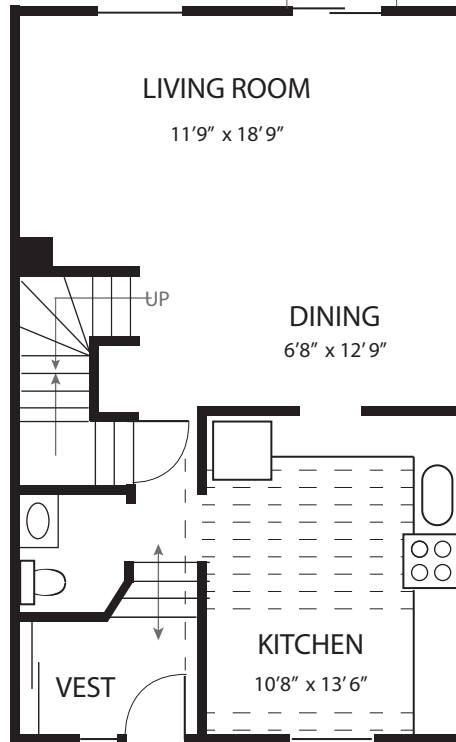

TECUMSEH

CO-OPERATIVE HOMES INC.

3 BEDROOM UNIT
Total Area: 1150 Sq. Ft.

BASEMENT*

GROUND FLOOR*

SECOND FLOOR*

* Dimensions are approximate