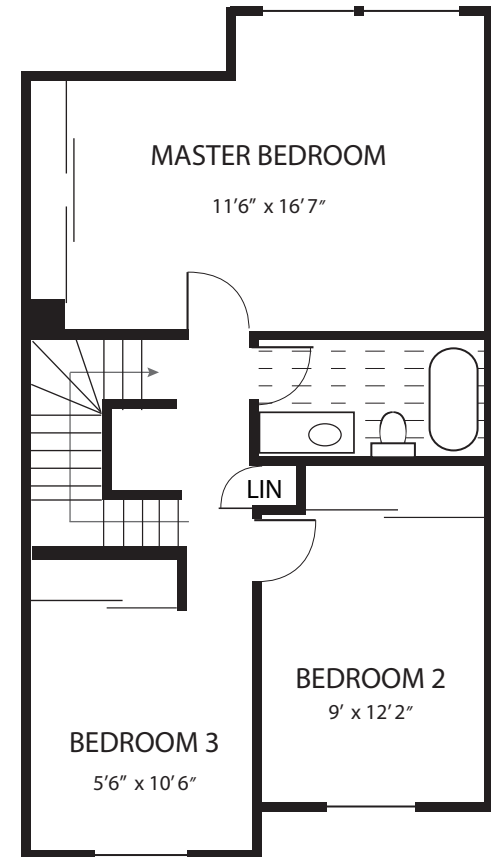

TECUMSEH

CO-OPERATIVE HOMES INC.

3 BEDROOM UNIT
Total Area: 1150 Sq. Ft.

BASEMENT*

GROUND FLOOR*

SECOND FLOOR*

* Dimensions are approximate