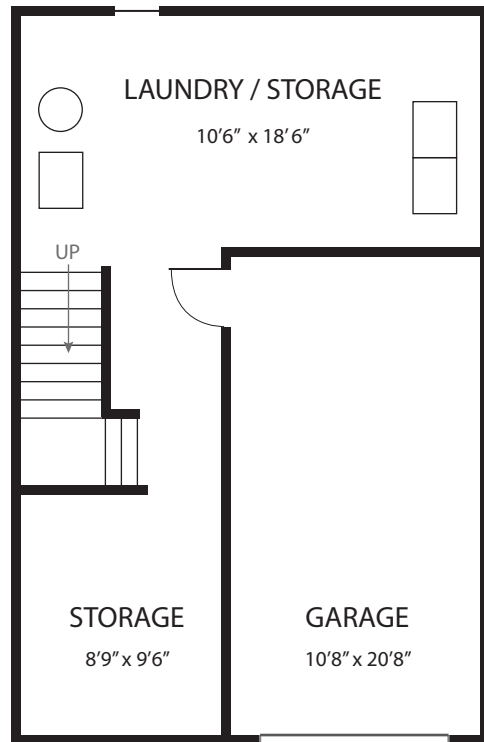

TECUMSEH

CO-OPERATIVE HOMES INC.

3 BEDROOM UNIT
Total Area: 1150 Sq. Ft.

BASEMENT*

GROUND FLOOR*

SECOND FLOOR*

* Dimensions are approximate