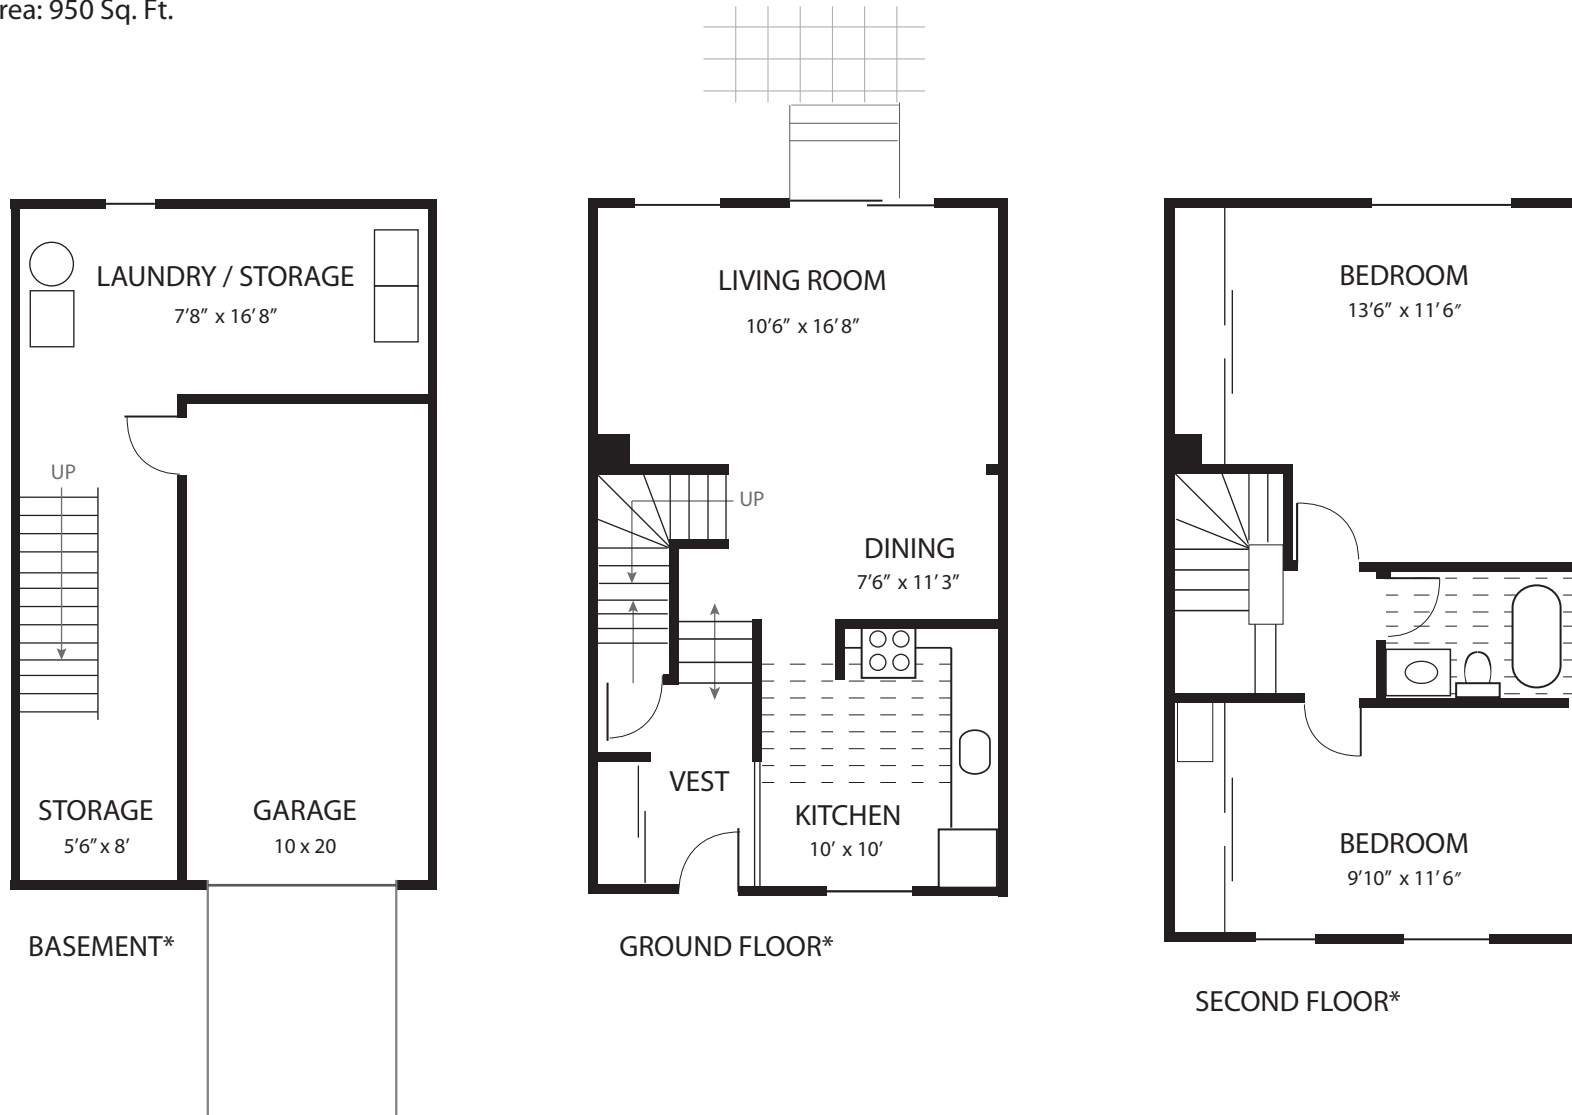

TECUMSEH

CO-OPERATIVE HOMES INC.

2 BEDROOM UNIT
Total Area: 950 Sq. Ft.

* Dimensions are approximate